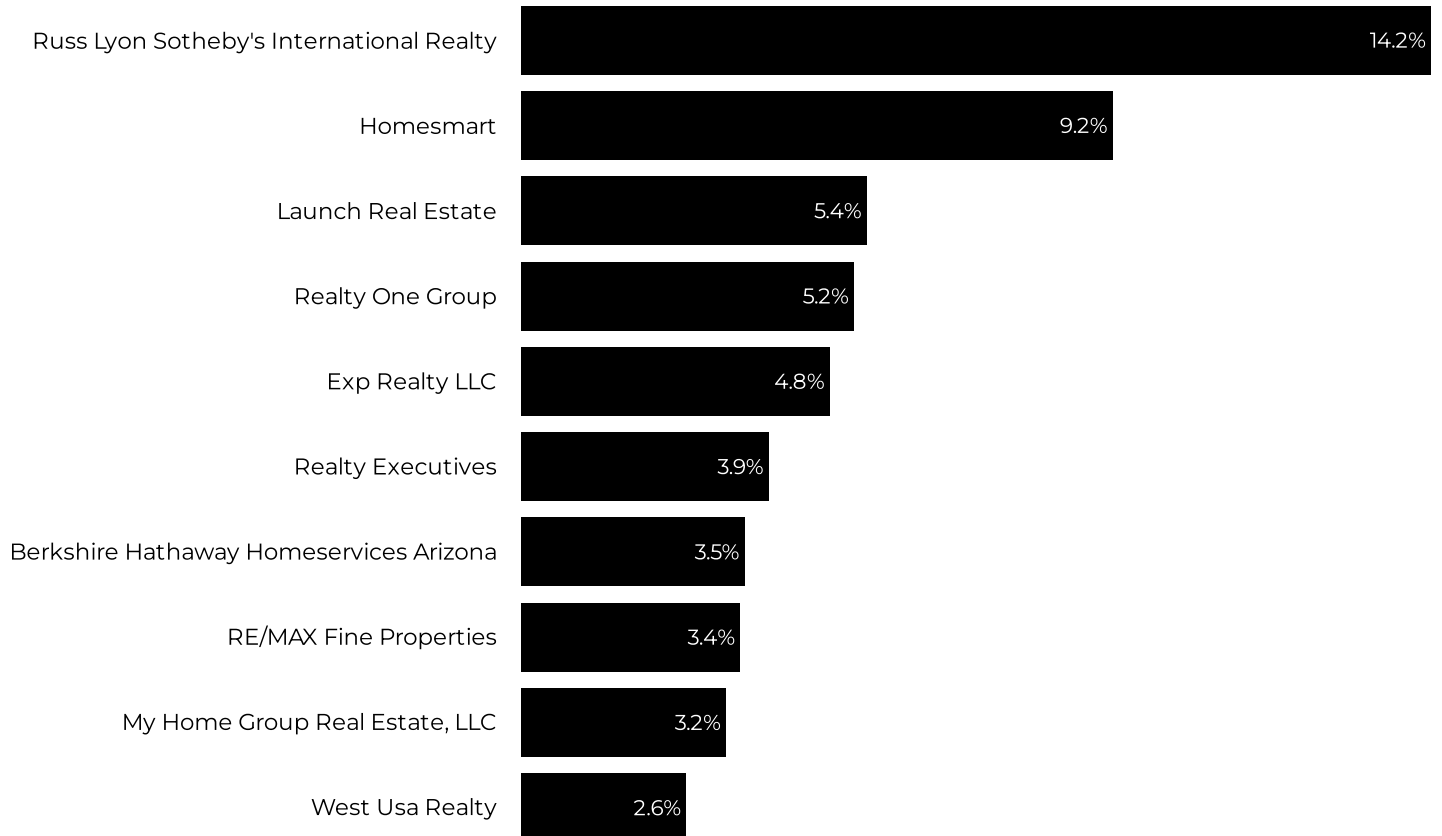

# SCOTTSDALE

Russ  
Lyon

Sotheby's  
INTERNATIONAL REALTY

russlyon.com  
480.488.2400

WE ARE THE VOICE OF ARIZONA REAL ESTATE

ARMLS data compiled through BrokerMetrics®  
Total \$ Volume by Broker (all price points)  
Scottsdale  
11/01/2022 - 10/31/2023